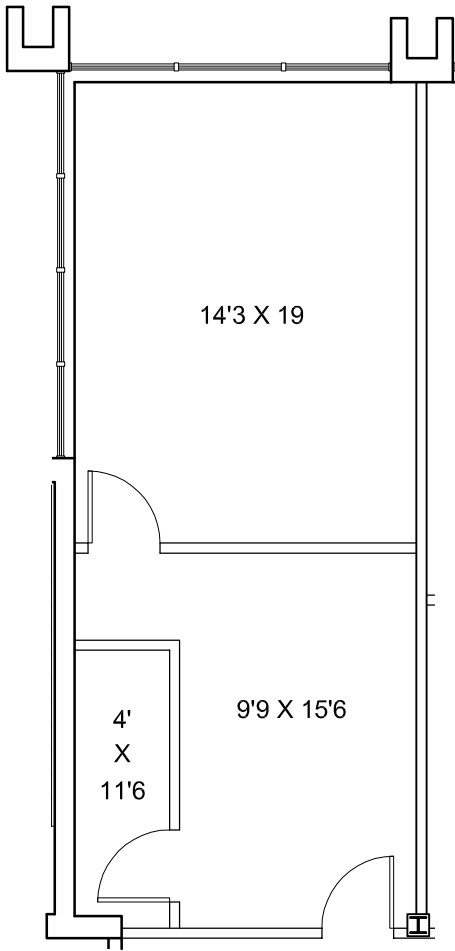

SUITE 170

LOCATION PLAN

DREWRYMARTIN
ARCHITECTS • INTERIOR DESIGNERS

05.20.2020
scale: 1/8" = 1'-0"
dimensions are
approximate only.
project# 502501

SUITE 170 621 R.S.F.

4241 PIEDRAS DRIVE EAST
SAN ANTONIO, TEXAS 78228