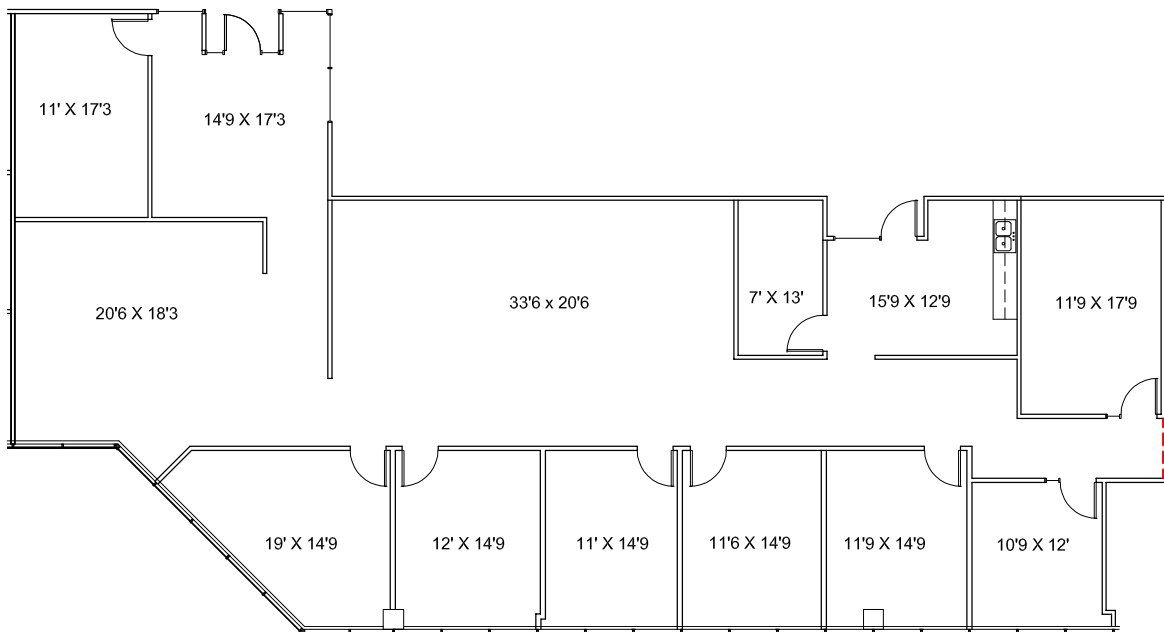

SUITE 301

LOCATION PLAN

DREWRY MARTIN, Inc.
ARCHITECTS • INTERIORS • PLANNERS

05.21.2020
scale: 1/16" = 1'-0"
dimensions are
approximate only.
project# 503001

THE ATRIUM - SUITE 301

4,130 R.S.F.

85 NE Loop 410
SAN ANTONIO, TEXAS 78216