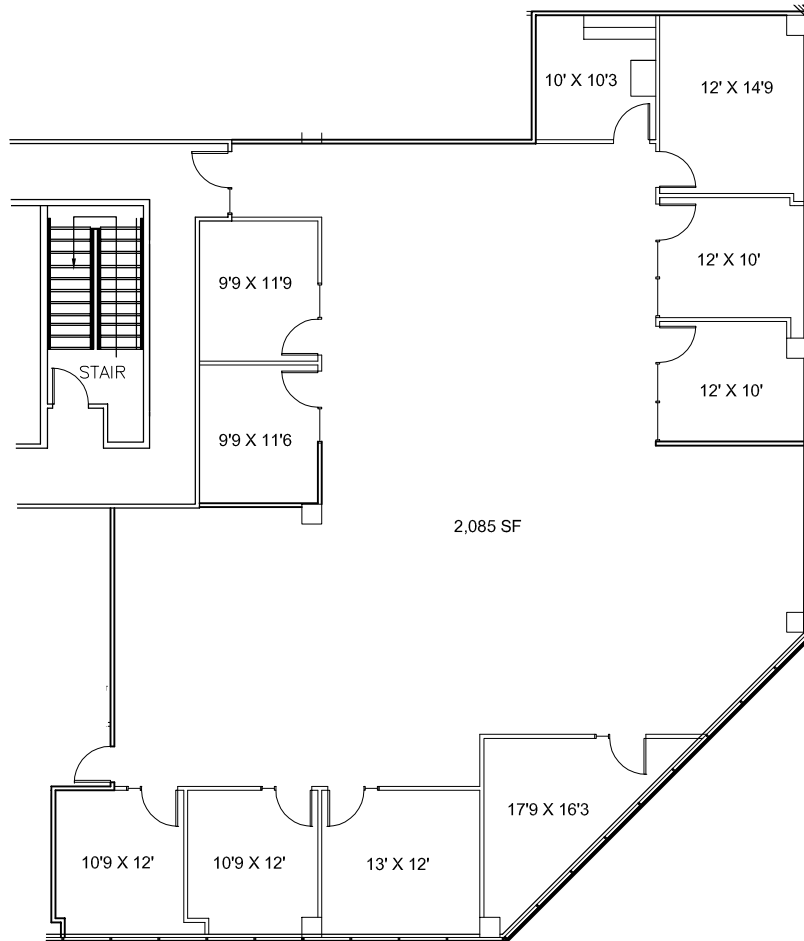

LOCATION PLAN

THE ATRIUM - SUITE 307

4,207 R.S.F.

85 NE Loop 410
SAN ANTONIO, TEXAS 78216

Brass Corporate Office
85 NE Loop 410, STE 100
San Antonio, TX 78216
Tel: 210.340.5500
Fax: 210.499.5496

www.BRASS.us

DREWRY MARTIN, Inc.
ARCHITECTS • INTERIORS • PLANNERS
12.02.2020
scale: 1" = 20'-0"
dimensions are
approximate only.
project# 503001