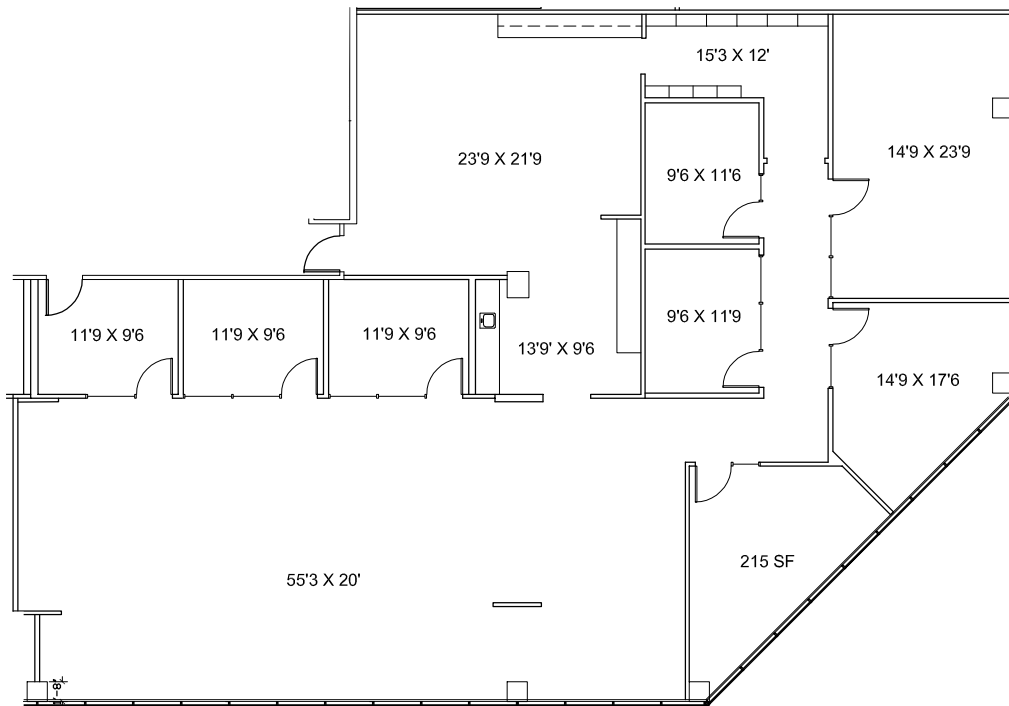

LOCATION PLAN

DREWRYMARTIN
ARCHITECTS • INTERIOR DESIGNERS

05.09.22
scale: 1/16" = 1'-0"
dimensions are
approximate only.
project# 503001

SUITE 503

4,459 RSF

85 NE Loop 410
San Antonio, Texas 78216

Brass Corporate Office
85 NE Loop 410
Suite #130
San Antonio, TX 78216
Tel: 210.340.5500
Fax: 210.499.5496