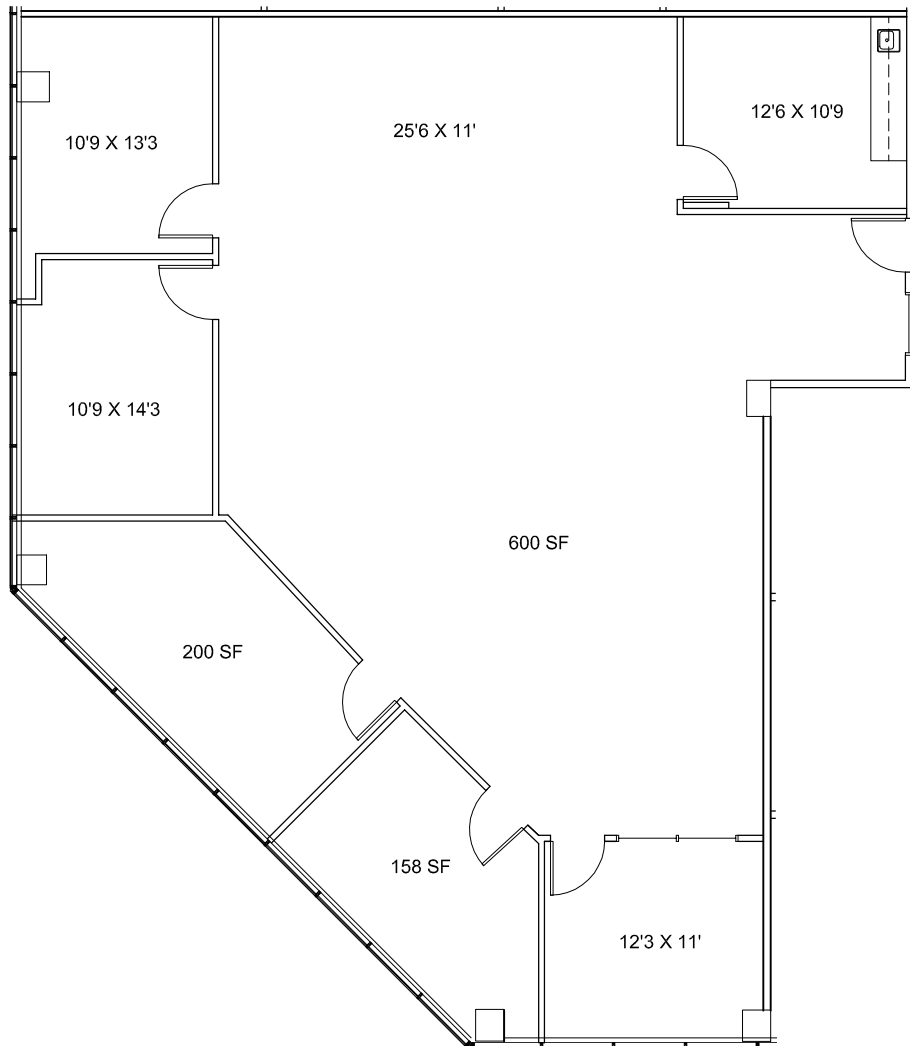

# The Atrium

SUITE 620

LOCATION PLAN

05.05.21  
scale: 3/32" = 1'-0"  
dimensions are  
approximate only.  
project# 503101