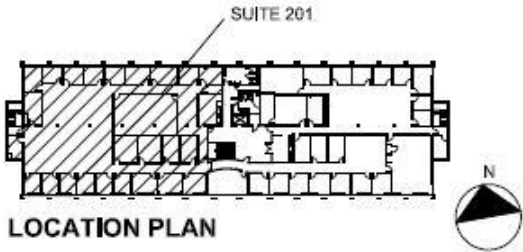

Brass Professional Center

San Jacinto – Suite 201

8,468 R.S.F.

4242 Piedras Drive East
SAN ANTONIO, TEXAS 78228

Brass Corporate Office
10010 San Pedro Ave
Suite #105
San Antonio, Tx 78216

P: 210-970-RENT
F: 210-499-5495
www.BRASS.us