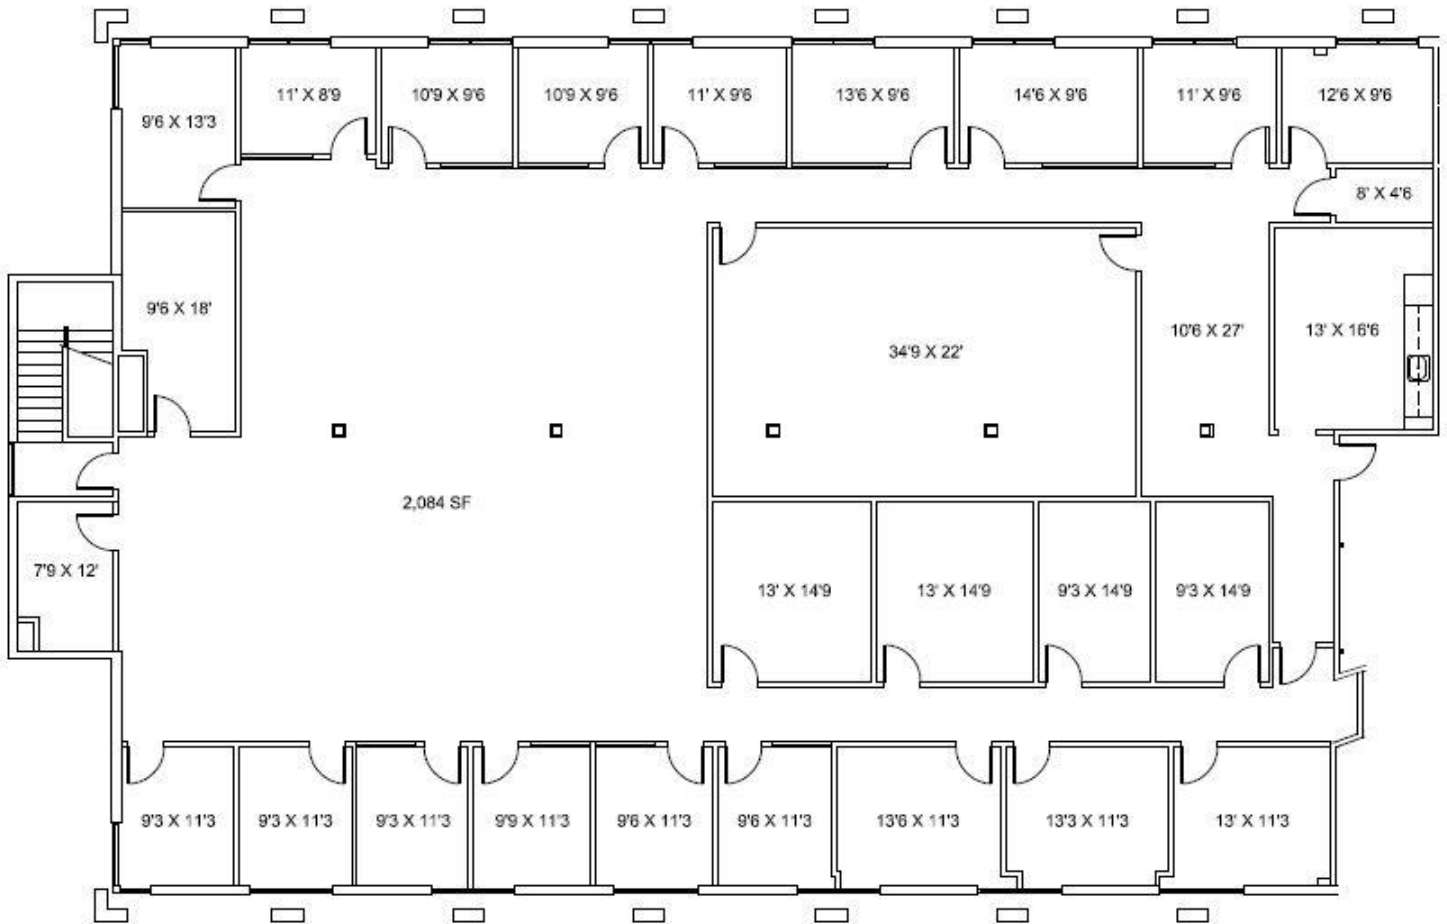

Brass Professional Center

San Jacinto – Suite 201

8,468 R.S.F.

4242 Piedras Drive East
SAN ANTONIO, TEXAS 78228

Brass Corporate Office
10010 San Pedro Ave
Suite #105
San Antonio, Tx 78216

P: 210-970-RENT
F: 210-499-5495
www.BRASS.us