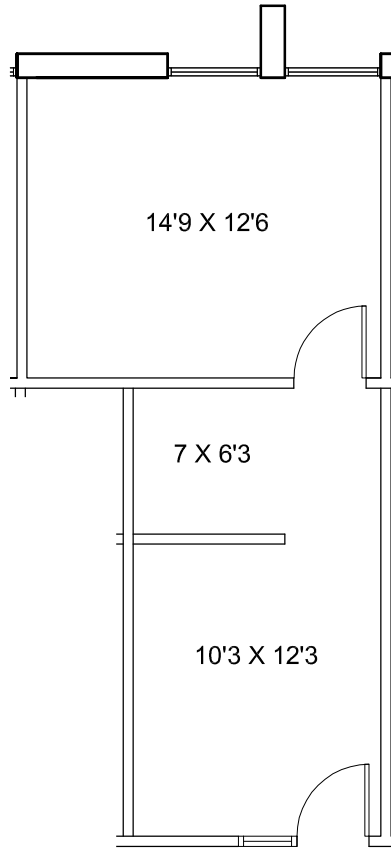

LOCATION PLAN

SUITE 236 461 R.S.F.

4243 PIEDRAS DRIVE EAST
SAN ANTONIO, TEXAS 78228

Brass Corporate Office
85 NE Loop 410
Suite #130
San Antonio, TX 78216
Tel: 210.340.5500
Fax: 210.499.5496

www.BRASS.us

DREWRYMARTIN
ARCHITECTURE • INTERIORS • PLANNING

08.23.22
scale: 1/8" = 1'-0"
dimensions are
approximate only.
project# 501901